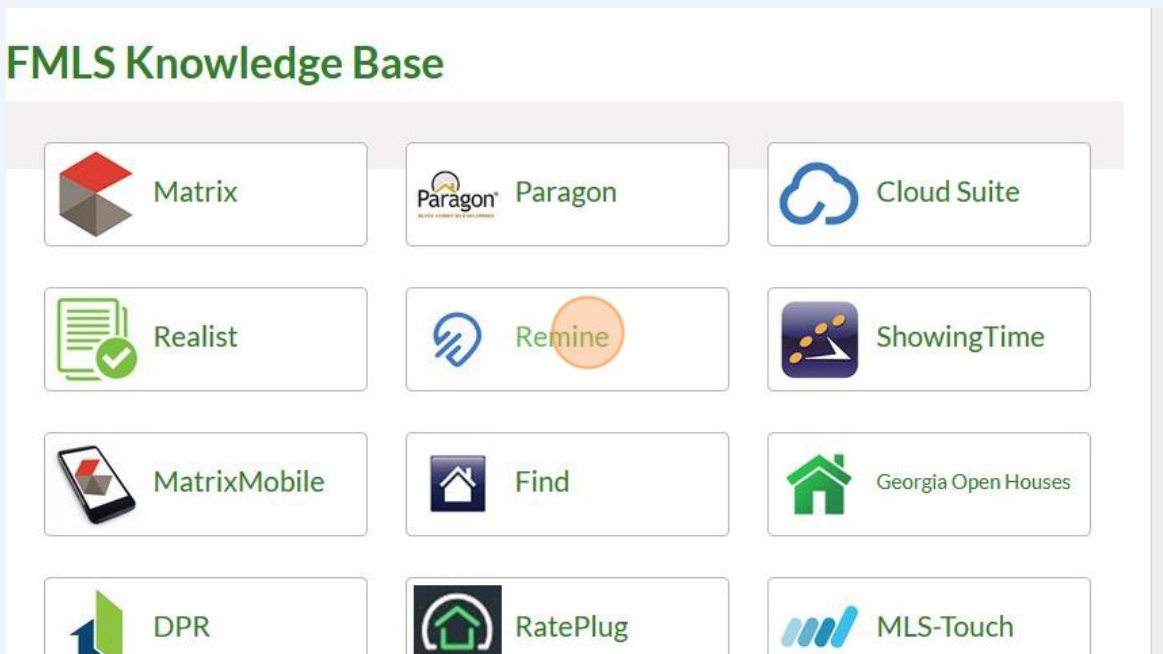

Remine Tutorials

- 1 Click "FMLS Training and Resources" on the SSO Dashboard

ber 5

A horizontal row of six icons on a dashboard. From left to right: a bar chart icon labeled "MarketStats", a green arrow pointing up labeled "Down Payment Resource", a red house icon labeled "Professional Search", a blue "S" logo labeled "SentriLock", and an orange icon of a book labeled "FMLS Training and Resources".

Products

Two product icons. The first is "Realist" by CoreLogic, featuring a red house icon and the text "CoreLogic Realist". The second is "RatePlus", featuring a green house icon and the text "RatePlus".

A partial view of the dashboard showing two blue circular icons on the left side.

Cloud Suite

Two cloud suite icons: a green square with a white cloud icon and a blue square with a white cloud icon.

2 Click "Knowledge Base Icon"

3 Click "Remine"

4

Click on the links to view short tutorials or scroll to the bottom for PDF Guides

Listing
complete Listing
al Entry Forms

Remine Guides

[Remine Quick Start Guide](#)

[Remine Docs+ Course Guide](#)