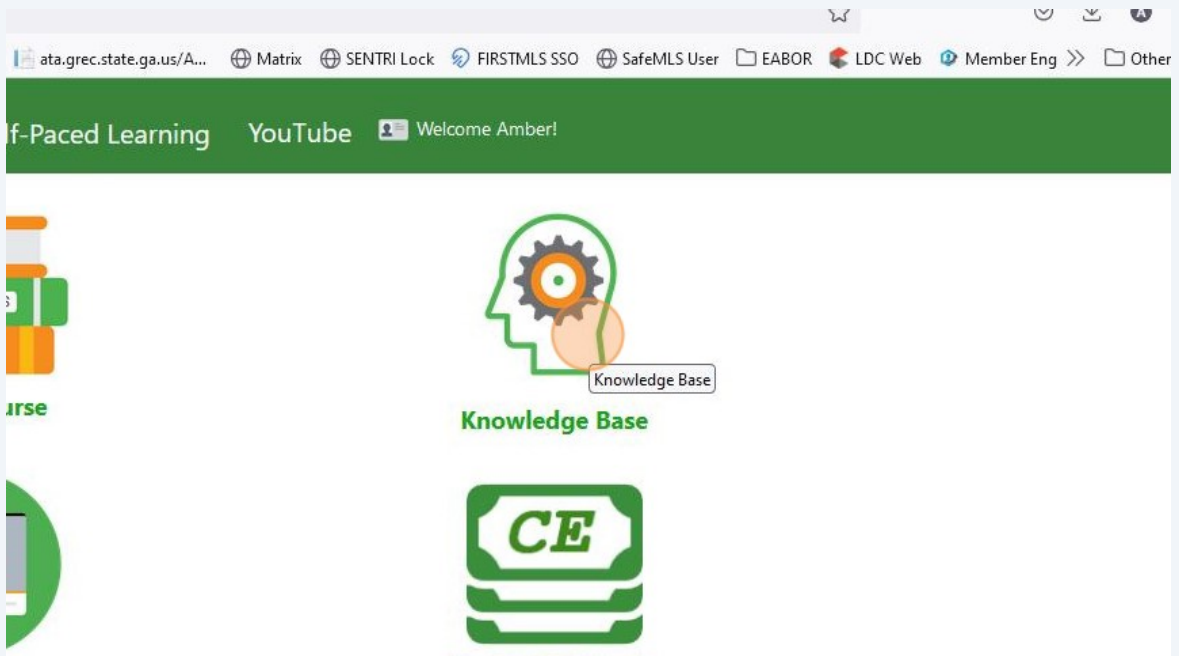

Remine Tutorials

- 1 Click "FMLS Training and Resources" on the SSO Dashboard

ber 5

A horizontal row of six icons on a dashboard. From left to right: a bar chart icon labeled "MarketStats", a green arrow pointing up labeled "Down Payment Resource", a red house icon labeled "Professional Search", a blue "S" logo labeled "SentriLock", and an orange icon of a book labeled "FMLS Training and Resources".

Products

Two product icons. The first is "Realist" by CoreLogic, featuring a red house icon and the text "CoreLogic Realist". The second is "RatePlus", featuring a green house icon and the text "RatePlus".

A partial view of the dashboard showing two blue circular icons on the left side.

Cloud Suite

Two cloud suite icons: a green square with a white cloud icon and a blue square with a white cloud icon.

2 Click "Knowledge Base Icon"