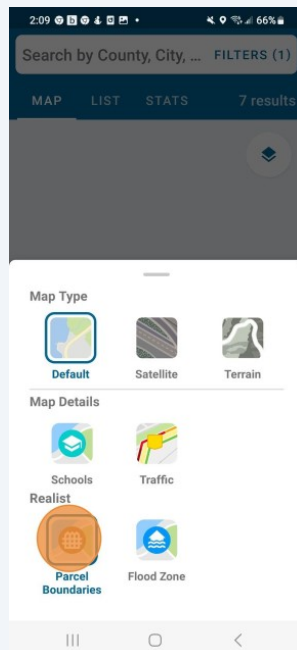

REALIST Map In MLS Touch

1 Tap Map Search

2 Tap Layers Icon

3 Tap Parcel Boundaries Icon

4 Tap On Parcel

5 View Parcel Dimensions And Scroll To See Tax Record