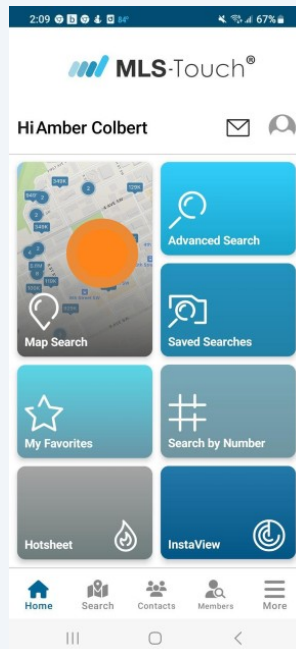

REALIST Map In MLS Touch

1 Tap Map Search

2 Tap Layers Icon

3 Tap Parcel Boundaries Icon

4 Tap On Parcel

5 View Parcel Dimensions And Scroll To See Tax Record