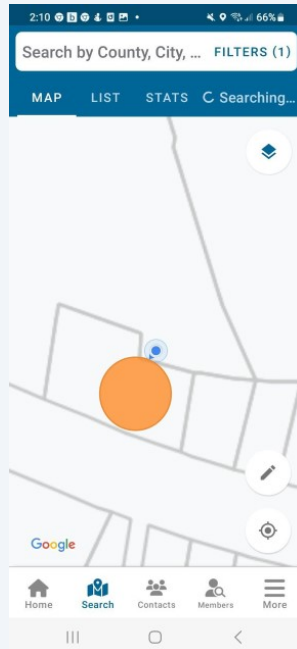

REALIST Map In MLS Touch

1 Tap Map Search

2 Tap Layers Icon

3 Tap Parcel Boundaries Icon

4 Tap On Parcel

5 View Parcel Dimensions And Scroll To See Tax Record