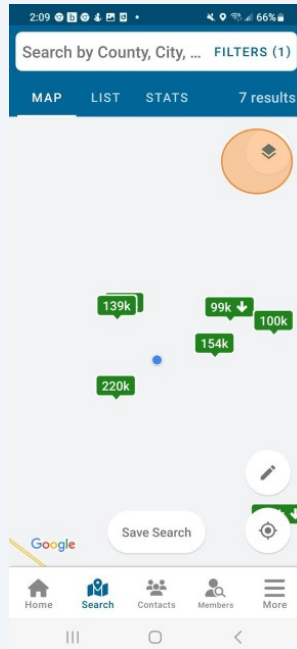

REALIST Map In MLS Touch

1 Tap Map Search

2 Tap Layers Icon

3 Tap Parcel Boundaries Icon

4 Tap On Parcel

5 View Parcel Dimensions And Scroll To See Tax Record